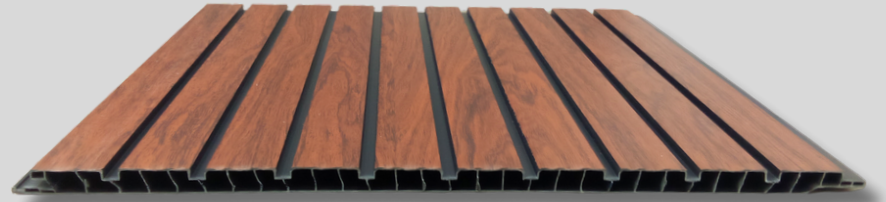

10 GROOVE

LENGTH

9.75 FEET

THICKNESSES × WIDTH

10 MM × 300 MM

COLOR CODE

EM-1051

ECO FLUTED PANELS

10 GROOVE

LENGTH

9.75 FEET

THICKNESSES × WIDTH

10 MM × 300 MM

COLOR CODE

EM-1052

ECO FLUTED PANELS

10 GROOVE

LENGTH

9.75 FEET

THICKNESSES × WIDTH

10 MM × 300 MM

COLOR CODE

EM-1053

ECO FLUTED PANELS

10 GROOVE

LENGTH

9.75 FEET

THICKNESSES × WIDTH

10 MM × 300 MM

COLOR CODE

EM-1061

ECO FLUTED PANELS