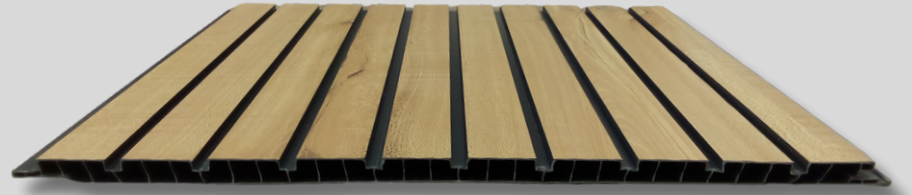

10 GROOVE

LENGTH

9.75 FEET

THICKNESSES × WIDTH

10 MM × 300 MM

COLOR CODE

EM-1091

ECO FLUTED PANELS

10 GROOVE

LENGTH

9.75 FEET

THICKNESSES × WIDTH

10 MM × 300 MM

COLOR CODE

EM-1093

ECO FLUTED PANELS