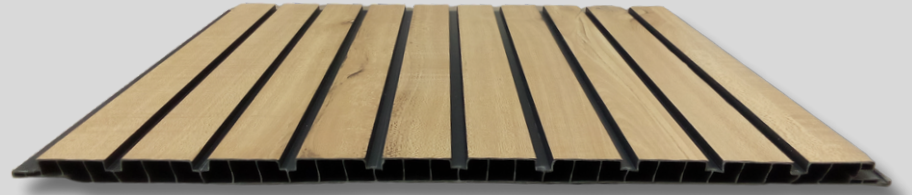

10 GROOVE

LENGTH

9.75 FEET

THICKNESSES × WIDTH

10 MM × 300 MM

COLOR CODE

EM-1077

ECO FLUTED PANELS

10 GROOVE

LENGTH

9.75 FEET

THICKNESSES × WIDTH

10 MM × 300 MM

COLOR CODE

EM-1091

ECO FLUTED PANELS