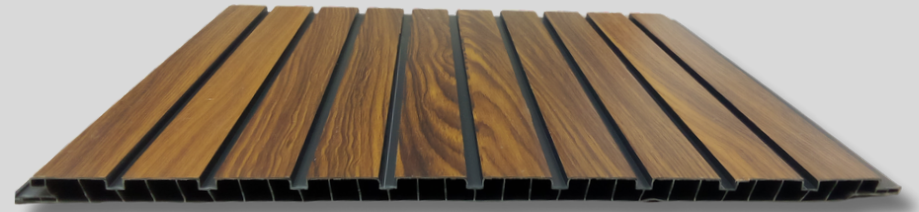

10 GROOVE

LENGTH

9.75 FEET

THICKNESSES × WIDTH

10 MM × 300 MM

COLOR CODE

EM-1062

ECO FLUTED PANELS

10 GROOVE

LENGTH

9.75 FEET

THICKNESSES×WIDTH

10 MM × 300 MM

COLOR CODE

EM-1063

ECO FLUTED PANELS

10 GROOVE

LENGTH

9.75 FEET

THICKNESSES × WIDTH

10 MM × 300 MM

COLOR CODE

EM-1077

ECO FLUTED PANELS

10 GROOVE

LENGTH

9.75 FEET

THICKNESSES × WIDTH

10 MM × 300 MM

COLOR CODE

EM-1091

ECO FLUTED PANELS