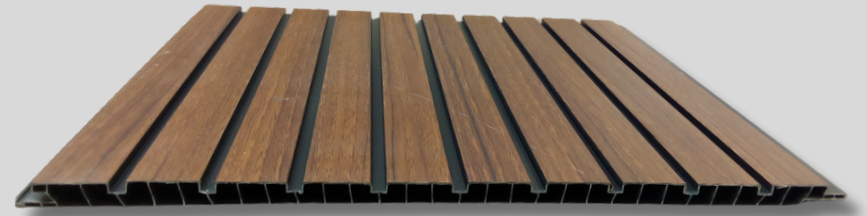

10 GROOVE

LENGTH

9.75 FEET

THICKNESSES × WIDTH

10 MM × 300 MM

COLOR CODE

EM-1061

ECO FLUTED PANELS

10 GROOVE

LENGTH

9.75 FEET

THICKNESSES × WIDTH

10 MM × 300 MM

COLOR CODE

EM-1062

ECO FLUTED PANELS

10 GROOVE

LENGTH

9.75 FEET

THICKNESSES×WIDTH

10 MM × 300 MM

COLOR CODE

EM-1063

ECO FLUTED PANELS

10 GROOVE

LENGTH

9.75 FEET

THICKNESSES × WIDTH

10 MM × 300 MM

COLOR CODE

EM-1077

ECO FLUTED PANELS