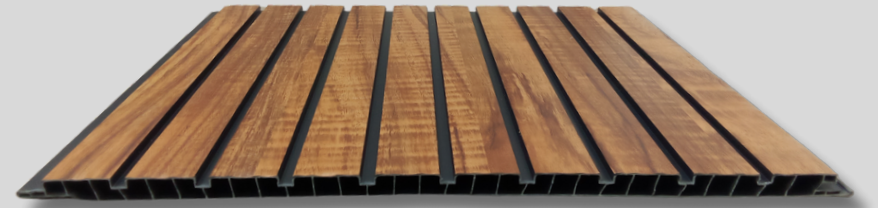

10 GROOVE

LENGTH

9.75 FEET

THICKNESSES × WIDTH

10 MM × 300 MM

COLOR CODE

EM-1051

ECO FLUTED PANELS

10 GROOVE

LENGTH

9.75 FEET

THICKNESSES × WIDTH

10 MM × 300 MM

COLOR CODE

EM-1052

ECO FLUTED PANELS

10 GROOVE

LENGTH

9.75 FEET

THICKNESSES × WIDTH

10 MM × 300 MM

COLOR CODE

EM-1053

ECO FLUTED PANELS

10 GROOVE

LENGTH

9.75 FEET

THICKNESSES × WIDTH

10 MM × 300 MM

COLOR CODE

EM-1061

ECO FLUTED PANELS