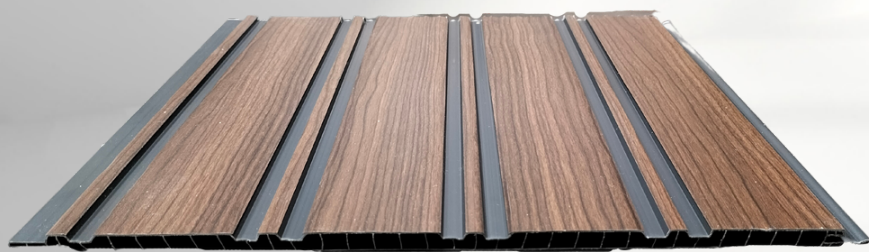

### ECO FLUTED PANELS

9.75 feet

- ▶ WIDTH 300 MM
- ▶ LENGTH 2900 MM
- ▶ THICKNESS 8.5 MM

COLOR CODE  
**EM-1016**

THICKNESS x WIDTH  
8.5 MM x 300 MM

9.75 feet

## ECO FLUTED PANELS

- ▶ WIDTH 300 MM
- ▶ LENGTH 2900 MM
- ▶ THICKNESS 8.5 MM

COLOR CODE  
**EM-1017** ▶

THICKNESS x WIDTH  
8.5 MM x 300 MM

9.75 feet