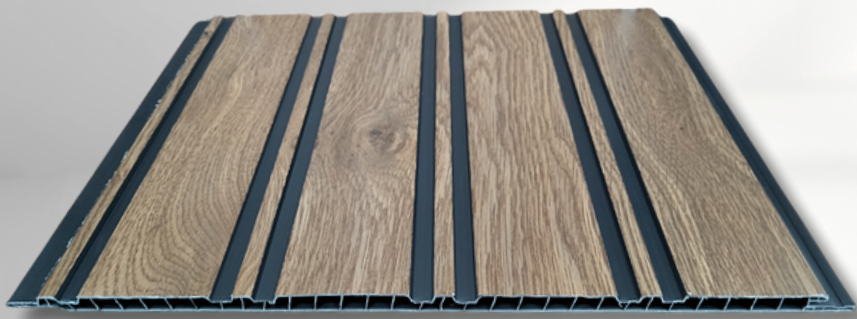

# ECO **FLUTED** *Panels*

LENGTH  
2900 MM  
THICKNESS×WIDTH  
8.5 MM × 300 MM

9.75 feet

## ECO FLUTED PANELS

- ▶ WIDTH 300 MM
- ▶ LENGTH 2900 MM
- ▶ THICKNESS 8.5 MM

COLOR CODE  
**EM-1002**

THICKNESS x WIDTH  
8.5 MM x 300 MM

## ECO FLUTED PANELS

9.75 feet

- ▶ WIDTH 300 MM
- ▶ LENGTH 2900 MM
- ▶ THICKNESS 8.5 MM

COLOR CODE  
**EM-1003**

THICKNESS x WIDTH  
8.5 MM x 300 MM

  
**DELBY**  
PRODUCTS FOR **BEST LIVING**

9.75 feet

## ECO FLUTED PANELS

- ▶ WIDTH 300 MM
- ▶ LENGTH 2900 MM
- ▶ THICKNESS 8.5 MM

COLOR CODE  
**EM-1004** ▶

THICKNESS x WIDTH  
8.5 MM x 300 MM

9.75 feet