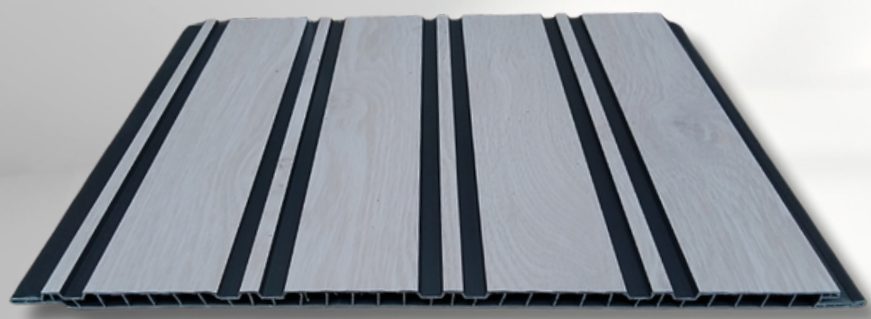

## ECO FLUTED PANELS

9.75 feet

- ▶ WIDTH 300 MM
- ▶ LENGTH 2900 MM
- ▶ THICKNESS 8.5 MM

COLOR CODE  
**EM-1003**

THICKNESS x WIDTH  
8.5 MM x 300 MM

  
**DELBY**  
PRODUCTS FOR **BEST LIVING**

9.75 feet

## ECO FLUTED PANELS

- ▶ WIDTH 300 MM
- ▶ LENGTH 2900 MM
- ▶ THICKNESS 8.5 MM

COLOR CODE  
**EM-1004** ▶

THICKNESS x WIDTH  
8.5 MM x 300 MM

9.75 feet

## ECO FLUTED PANELS

- ▶ WIDTH 300 MM
- ▶ LENGTH 2900 MM
- ▶ THICKNESS 8.5 MM

COLOR CODE  
**EM-1005** ▶

THICKNESS x WIDTH  
8.5 MM x 300 MM

9.75 feet