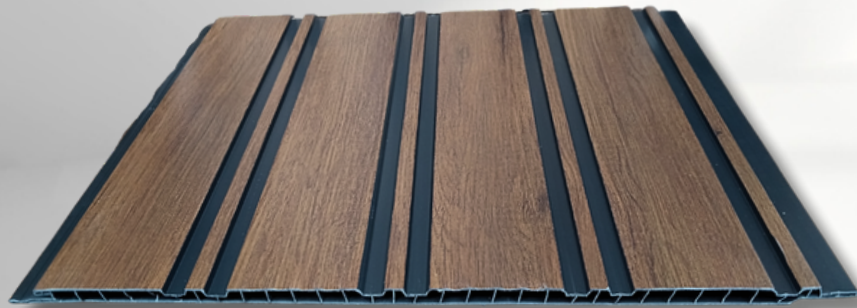

## ECO FLUTED PANELS

9.75 feet

- ▶ WIDTH 300 MM
- ▶ LENGTH 2900 MM
- ▶ THICKNESS 8.5 MM

COLOR CODE  
**EM-1003**

THICKNESS x WIDTH  
8.5 MM x 300 MM

  
**DELBY**  
PRODUCTS FOR **BEST LIVING**

9.75 feet

## ECO FLUTED PANELS

- ▶ WIDTH 300 MM
- ▶ LENGTH 2900 MM
- ▶ THICKNESS 8.5 MM

COLOR CODE  
**EM-1004** ▶

THICKNESS x WIDTH  
8.5 MM x 300 MM

9.75 feet

## ECO FLUTED PANELS

- ▶ WIDTH 300 MM
- ▶ LENGTH 2900 MM
- ▶ THICKNESS 8.5 MM

COLOR CODE  
**EM-1005** ▶

THICKNESS x WIDTH  
8.5 MM x 300 MM

9.75 feet