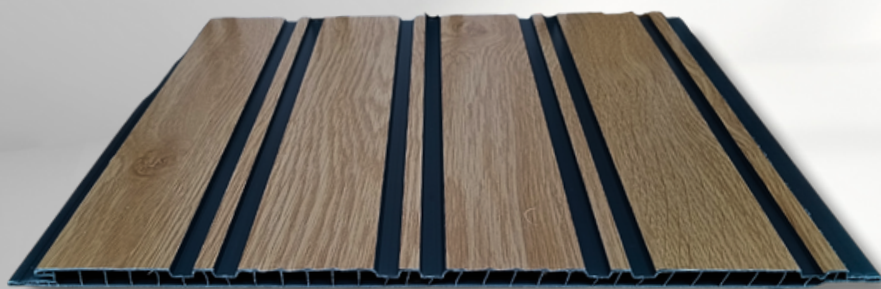

## ECO FLUTED PANELS

- ▶ WIDTH 300 MM
- ▶ LENGTH 2900 MM
- ▶ THICKNESS 8.5 MM

COLOR CODE  
**EM-1002**

THICKNESS x WIDTH  
8.5 MM x 300 MM

## ECO FLUTED PANELS

9.75 feet

- ▶ WIDTH 300 MM
- ▶ LENGTH 2900 MM
- ▶ THICKNESS 8.5 MM

COLOR CODE  
**EM-1003**

THICKNESS x WIDTH  
8.5 MM x 300 MM

  
**DELBY**  
PRODUCTS FOR **BEST LIVING**

9.75 feet

## ECO FLUTED PANELS

- ▶ WIDTH 300 MM
- ▶ LENGTH 2900 MM
- ▶ THICKNESS 8.5 MM

COLOR CODE  
**EM-1004** ▶

THICKNESS x WIDTH  
8.5 MM x 300 MM

9.75 feet

## ECO FLUTED PANELS

- ▶ WIDTH 300 MM
- ▶ LENGTH 2900 MM
- ▶ THICKNESS 8.5 MM

COLOR CODE  
**EM-1005** ▶

THICKNESS x WIDTH  
8.5 MM x 300 MM

9.75 feet