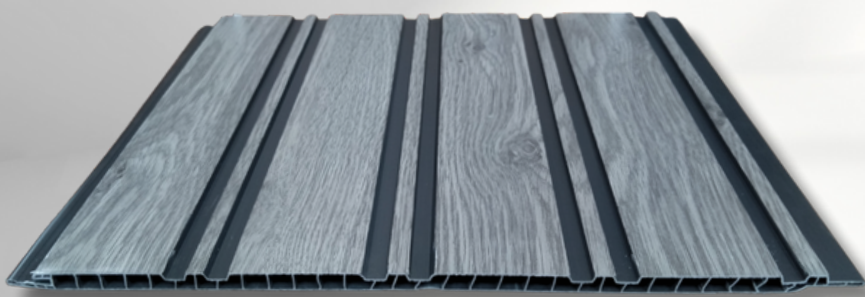

# ECO **FLUTED** *Panels*

LENGTH  
2900 MM  
THICKNESS×WIDTH  
8.5 MM × 300 MM

9.75 feet

## ECO FLUTED PANELS

- ▶ WIDTH 300 MM
- ▶ LENGTH 2900 MM
- ▶ THICKNESS 8.5 MM

COLOR CODE  
**EM-1002**

THICKNESS x WIDTH  
8.5 MM x 300 MM

## ECO FLUTED PANELS

9.75 feet

- ▶ WIDTH 300 MM
- ▶ LENGTH 2900 MM
- ▶ THICKNESS 8.5 MM

COLOR CODE  
**EM-1003**

THICKNESS x WIDTH  
8.5 MM x 300 MM

  
**DELBY**  
PRODUCTS FOR **BEST LIVING**

9.75 feet

## ECO FLUTED PANELS

- ▶ WIDTH 300 MM
- ▶ LENGTH 2900 MM
- ▶ THICKNESS 8.5 MM

COLOR CODE  
**EM-1004** ▶

THICKNESS x WIDTH  
8.5 MM x 300 MM

9.75 feet