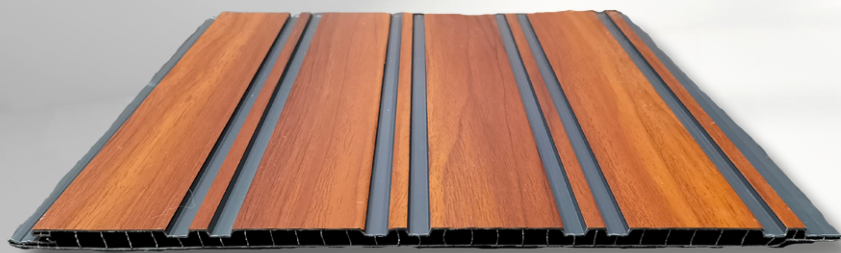

### ECO FLUTED PANELS

9.75 feet

- ▶ WIDTH 300 MM
- ▶ LENGTH 2900 MM
- ▶ THICKNESS 8.5 MM

COLOR CODE  
**EM-1016**

THICKNESS x WIDTH  
8.5 MM x 300 MM

9.75 feet

## ECO FLUTED PANELS

- ▶ WIDTH 300 MM
- ▶ LENGTH 2900 MM
- ▶ THICKNESS 8.5 MM

COLOR CODE  
**EM-1017** ▶

THICKNESS x WIDTH  
8.5 MM x 300 MM

9.75 feet