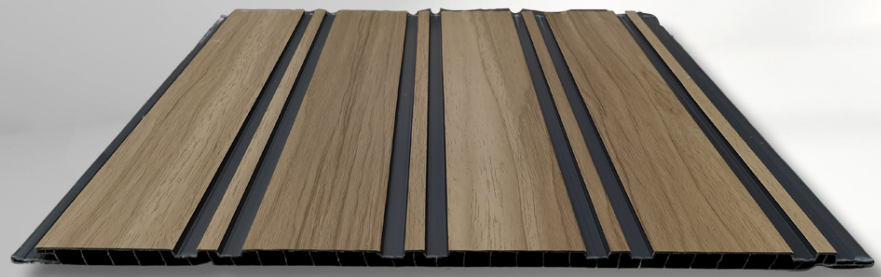

## ECO FLUTED PANELS

- ▶ WIDTH 300 MM
- ▶ LENGTH 2900 MM
- ▶ THICKNESS 8.5 MM

COLOR CODE  
**EM-1017** ▶

THICKNESS x WIDTH  
8.5 MM x 300 MM

9.75 feet

### ECO FLUTED PANELS

- ▶ WIDTH 300 MM
- ▶ LENGTH 2900 MM
- ▶ THICKNESS 8.5 MM

COLOR CODE  
**EM-1024** ▶

THICKNESS x WIDTH  
8.5 MM x 300 MM