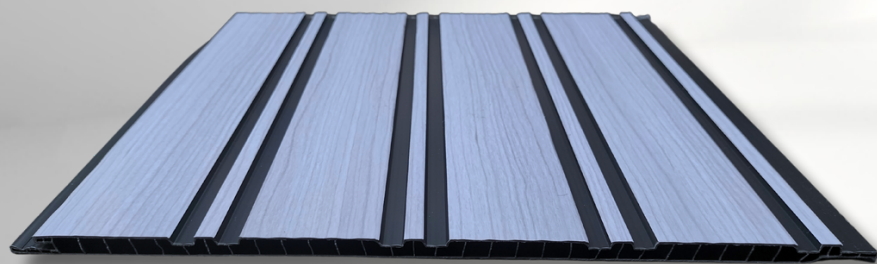

## ECO FLUTED PANELS

- ▶ WIDTH 300 MM
- ▶ LENGTH 2900 MM
- ▶ THICKNESS 8.5 MM

COLOR CODE  
**EM-1004** ▶

THICKNESS x WIDTH  
8.5 MM x 300 MM

9.75 feet

## ECO FLUTED PANELS

- ▶ WIDTH 300 MM
- ▶ LENGTH 2900 MM
- ▶ THICKNESS 8.5 MM

COLOR CODE  
**EM-1005** ▶

THICKNESS x WIDTH  
8.5 MM x 300 MM

9.75 feet

## ECO FLUTED PANELS

- ▶ WIDTH 300 MM
- ▶ LENGTH 2900 MM
- ▶ THICKNESS 8.5 MM

COLOR CODE  
**EM-1008** ▶

THICKNESS x WIDTH  
8.5 MM x 300 MM