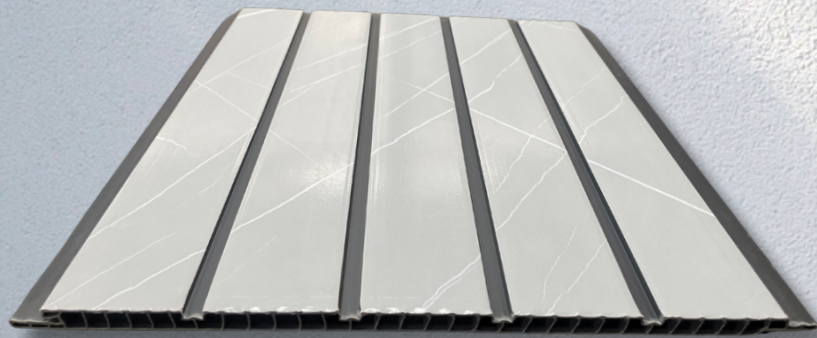

# ECO FLUTED *Panels*

LENGTH  
2950 MM  
THICKNESS×WIDTH  
8 MM × 250 MM

  
**DELBY**  
PRODUCTS FOR **BEST LIVING**

**ECO FLUTED PANELS**

9.75 FEET

- ▶ WIDTH 250 MM
- ▶ LENGTH 2950 MM
- ▶ THICKNESS 8 MM

COLOR CODE  
**EM-948**

## ECO FLUTED PANELS

- ▶ WIDTH 250 MM
- ▶ LENGTH 2950 MM
- ▶ THICKNESS 8 MM

COLOR CODE  
**EM-949**

9.75 FEET

THICKNESS x WIDTH  
8 MM x 250 MM

  
**DELBY**  
PRODUCTS FOR **BEST LIVING**

**ECO FLUTED PANELS**