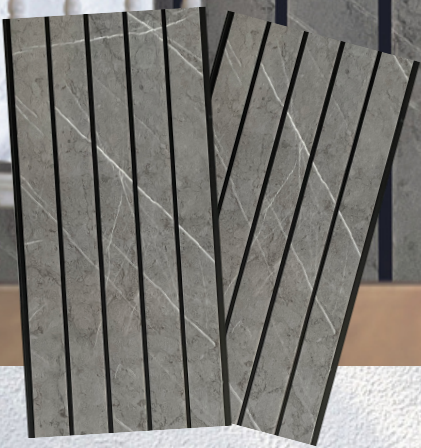

# ECO FLUTED *Panels*

LENGTH  
2950 MM  
THICKNESS×WIDTH  
8 MM × 250 MM

  
**DELBY**  
PRODUCTS FOR **BEST LIVING**

**ECO FLUTED PANELS**

9.75 FEET

- ▶ WIDTH 250 MM
- ▶ LENGTH 2950 MM
- ▶ THICKNESS 8 MM

COLOR CODE  
**EM-948**

THICKNESS x WIDTH  
8 MM x 250 MM

**D**  
**DELBY**  
PRODUCTS FOR **BEST LIVING**

## ECO FLUTED PANELS

- ▶ WIDTH 250 MM
- ▶ LENGTH 2950 MM
- ▶ THICKNESS 8 MM

COLOR CODE  
**EM-949**

9.75 FEET

THICKNESS x WIDTH  
8 MM x 250 MM

  
**DELBY**  
PRODUCTS FOR **BEST LIVING**

**ECO FLUTED PANELS**