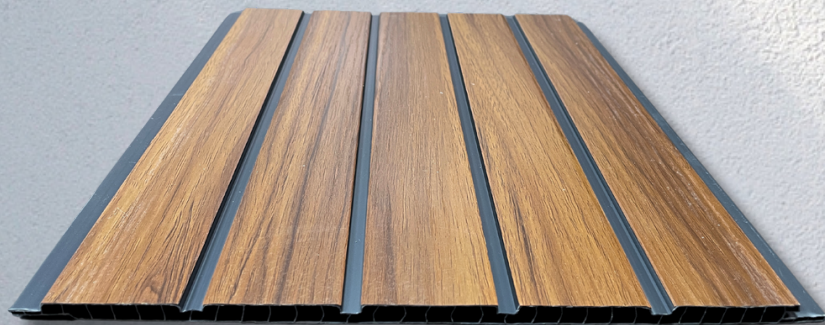

## ECO FLUTED PANELS

9.75 FEET

- ▶ WIDTH 250 MM
- ▶ LENGTH 2950 MM
- ▶ THICKNESS 8 MM

COLOR CODE  
**EM-974**

THICKNESS x WIDTH  
8 MM x 250 MM

## ECO FLUTED PANELS

9.75 FEET

- ▶ WIDTH 250 MM
- ▶ LENGTH 2950 MM
- ▶ THICKNESS 8 MM

COLOR CODE  
**EM-977**

THICKNESS x WIDTH  
8 MM x 250 MM

  
**DELBY**  
PRODUCTS FOR **BEST LIVING**

**ECO FLUTED PANELS**