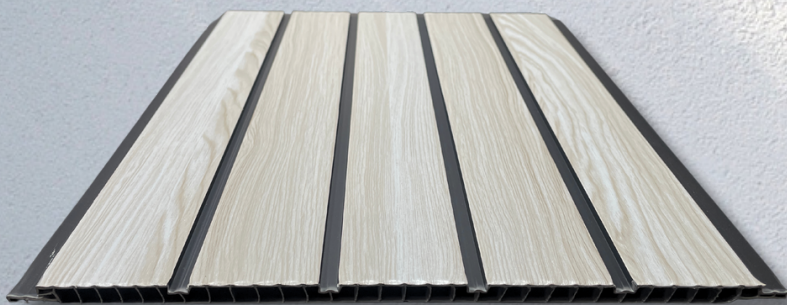

ECO FLUTED PANELS

9.75 FEET

- WIDTH 250 MM
- LENGTH 2950 MM
- THICKNESS 8 MM

COLOR CODE
EM-985