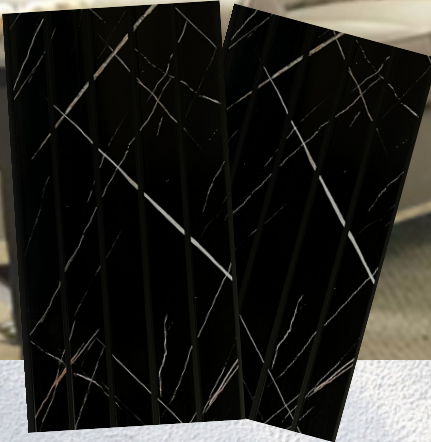

# ECO FLUTED *Panels*

LENGTH  
2950 MM  
THICKNESS×WIDTH  
8 MM × 250 MM

  
**DELBY**  
PRODUCTS FOR **BEST LIVING**

**ECO FLUTED PANELS**

9.75 FEET

- ▶ WIDTH 250 MM
- ▶ LENGTH 2950 MM
- ▶ THICKNESS 8 MM

COLOR CODE  
**EM-948**

## ECO FLUTED PANELS

- ▶ WIDTH 250 MM
- ▶ LENGTH 2950 MM
- ▶ THICKNESS 8 MM

COLOR CODE  
**EM-949**

9.75 FEET

THICKNESS x WIDTH  
8 MM x 250 MM

  
**DELBY**  
PRODUCTS FOR **BEST LIVING**

**ECO FLUTED PANELS**

- ▶ WIDTH 250 MM
- ▶ LENGTH 2950 MM
- ▶ THICKNESS 8 MM

COLOR CODE  
**EM-950**

9.75 FEET

THICKNESS x WIDTH  
8 MM x 250 MM

**D**  
**DELBY**  
PRODUCTS FOR **BEST LIVING**

## ECO FLUTED PANELS

9.75 FEET

- ▶ WIDTH 250 MM
- ▶ LENGTH 2950 MM
- ▶ THICKNESS 8 MM

COLOR CODE  
**EM-974**

THICKNESS x WIDTH  
8 MM x 250 MM