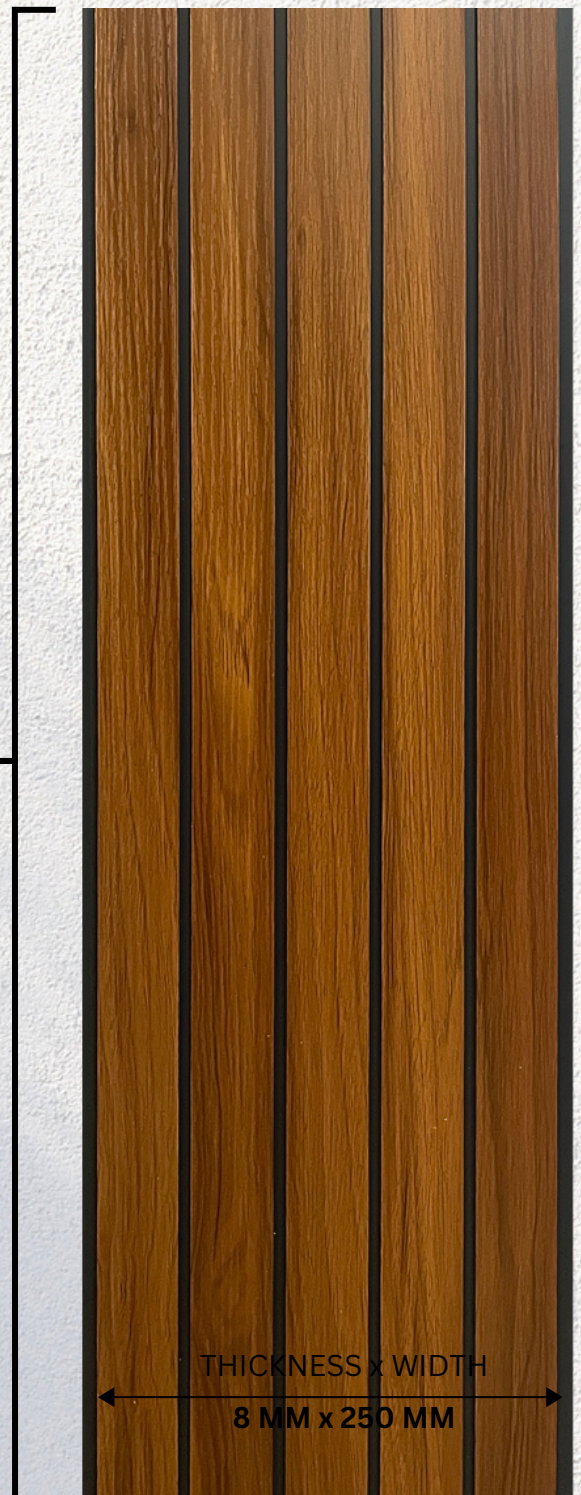

# ECO FLUTED *Panels*

LENGTH  
2950 MM  
THICKNESS×WIDTH  
8 MM × 250 MM

  
**DELBY**  
PRODUCTS FOR **BEST LIVING**

**ECO FLUTED PANELS**

9.75 FEET

- ▶ WIDTH 250 MM
- ▶ LENGTH 2950 MM
- ▶ THICKNESS 8 MM

COLOR CODE  
**EM-948**

## ECO FLUTED PANELS

- ▶ WIDTH 250 MM
- ▶ LENGTH 2950 MM
- ▶ THICKNESS 8 MM

COLOR CODE  
**EM-949**

9.75 FEET

THICKNESS x WIDTH  
8 MM x 250 MM

  
**DELBY**  
PRODUCTS FOR **BEST LIVING**

**ECO FLUTED PANELS**

## ECO FLUTED PANELS

9.75 FEET

- ▶ WIDTH 250 MM
- ▶ LENGTH 2950 MM
- ▶ THICKNESS 8 MM

COLOR CODE  
**EM-974**

THICKNESS x WIDTH  
8 MM x 250 MM

## ECO FLUTED PANELS

9.75 FEET

- ▶ WIDTH 250 MM
- ▶ LENGTH 2950 MM
- ▶ THICKNESS 8 MM

COLOR CODE  
**EM-977**

THICKNESS x WIDTH  
8 MM x 250 MM

  
**DELBY**  
PRODUCTS FOR **BEST LIVING**

**ECO FLUTED PANELS**