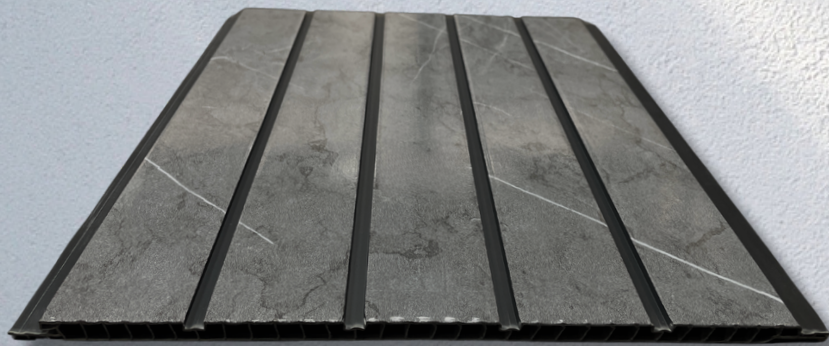

# ECO FLUTED *Panels*

LENGTH  
2950 MM  
THICKNESS×WIDTH  
8 MM × 250 MM

  
**DELBY**  
PRODUCTS FOR **BEST LIVING**

**ECO FLUTED PANELS**

9.75 FEET

- ▶ WIDTH 250 MM
- ▶ LENGTH 2950 MM
- ▶ THICKNESS 8 MM

COLOR CODE  
**EM-948**

## ECO FLUTED PANELS

- ▶ WIDTH 250 MM
- ▶ LENGTH 2950 MM
- ▶ THICKNESS 8 MM

COLOR CODE  
**EM-949**

9.75 FEET

THICKNESS x WIDTH  
8 MM x 250 MM

  
**DELBY**  
PRODUCTS FOR **BEST LIVING**

**ECO FLUTED PANELS**