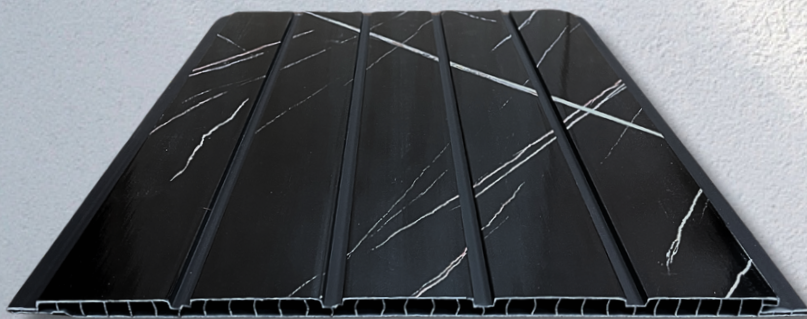

## ECO FLUTED PANELS

- ▶ WIDTH 250 MM
- ▶ LENGTH 2950 MM
- ▶ THICKNESS 8 MM

COLOR CODE  
**EM-949**

9.75 FEET

THICKNESS x WIDTH  
8 MM x 250 MM

  
**DELBY**  
PRODUCTS FOR **BEST LIVING**

**ECO FLUTED PANELS**