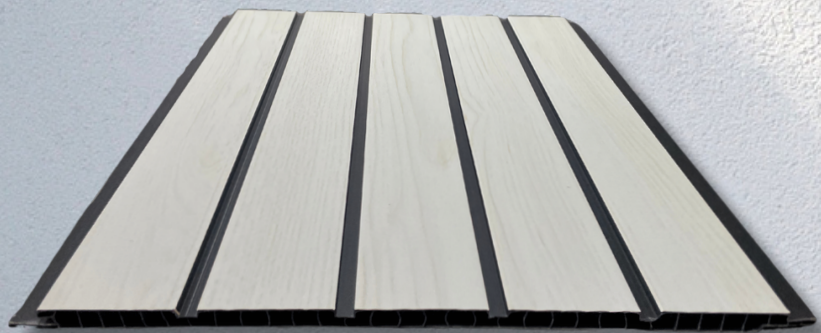

ECO FLUTED PANELS

9.75 FEET