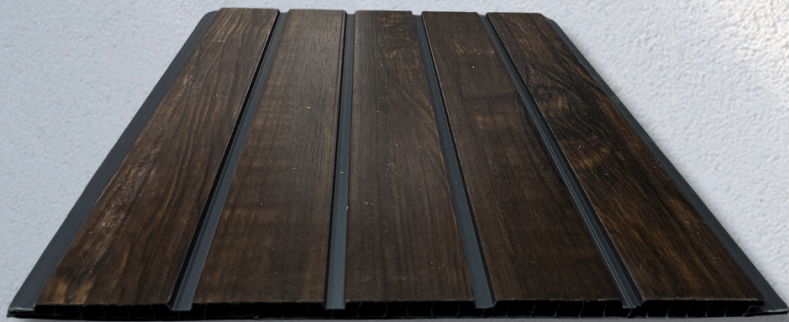

## ECO FLUTED PANELS

9.75 FEET

- ▶ WIDTH 250 MM
- ▶ LENGTH 2950 MM
- ▶ THICKNESS 8 MM

COLOR CODE  
**EM-977**

THICKNESS x WIDTH  
8 MM x 250 MM

  
**DELBY**  
PRODUCTS FOR **BEST LIVING**

**ECO FLUTED PANELS**